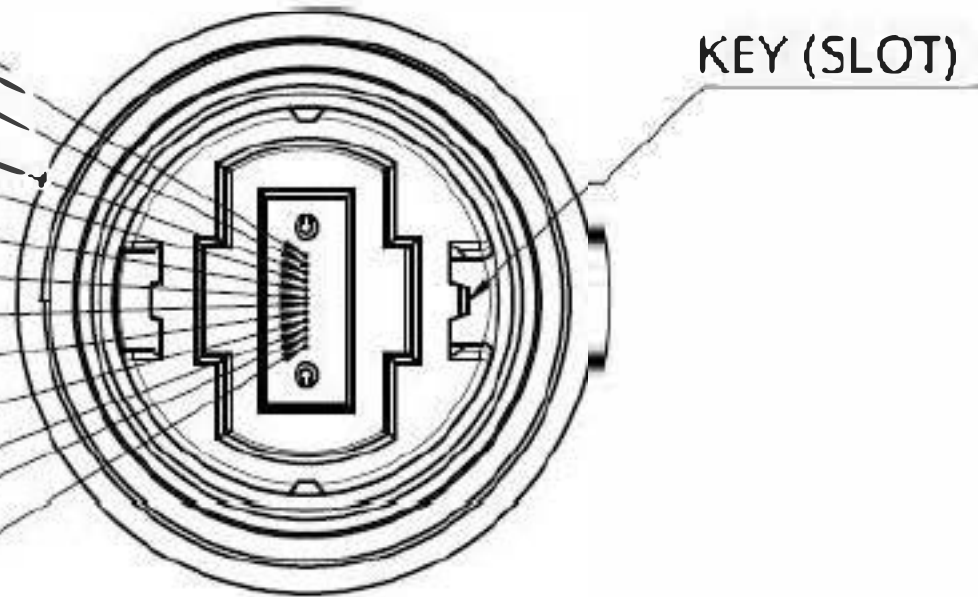

Fiber Polarity

- 1 BLUE
- 2 ORANGE
- 3 GREEN
- 4 BROWN
- 5 SLATE
- 6 WHITE
- 7 RED
- 8 BLACK
- 9 YELLOW
- 10 VIOLET
- 11 PINK
- 12 AQUA

PIN-OUT SPECIFICATION
M PLUG END FACE VIEW

E: sales@australianunitedsupplies.com.au
M: +61 4 81 2 26 4 2 9
WEB: www.australianunitedsupplies.com.au
ABN: 82 64 2 917 4 59

Assembly Drawing